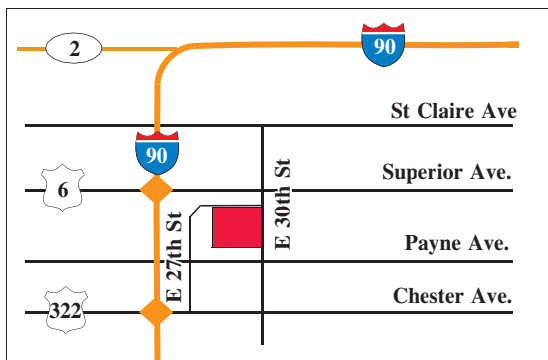

Restaurant Space for Rent

餐厅空间出租

1550 East 30th St, Cleveland, Ohio
 俄亥俄州克利夫蘭市東 30 街 1550 號
 餐廳可容納 40-50 個座位, 廚房 / 衛生間在餐廳後面并附有步入式冷藏櫃。

- 空間適用於小型餐廳
- 位於高客流區域
- 辨識能見度高
- 靠近克利夫蘭下城
- 靠近克城州立大學及克城醫院
- 與附近知名餐廳為鄰

- 40-50 seats
- Kitchen and Restrooms in Rear
- Dining Room in Front
- Outdoor Walk-in Cooler/Freezer
- Great space for small restaurant
- Located at Asia Plaza
- Ideal for Asian cuisine
- 1,800 SF
- Seating for 40-50 people
- Build to suit
- High traffic area
- Great visibility
- Near Downtown Cleveland
- Close to CSU, Cleveland Clinic
- Next to Park to Shop Supermarket
- Join other great restaurants
- 80+ car parking lot